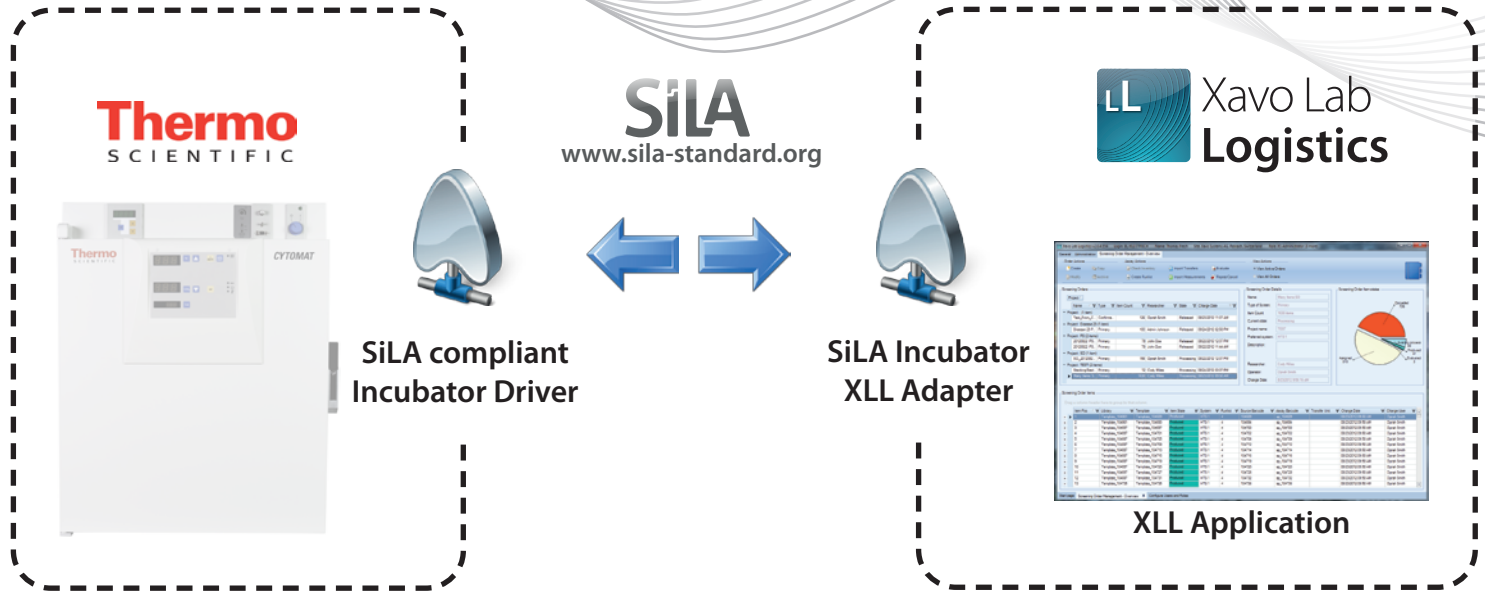

SiLA Integration for Xavo Lab Logistics

Xavo is one of the first companies to fully integrate SiLA incubator drivers in a software product. This enables the easiest possible integration for a software system with physical hardware and therefore reduces project costs.

But the users of the system get the greatest benefit: they now have one-click access to the complete inventory of any connected SiLA compliant storages.